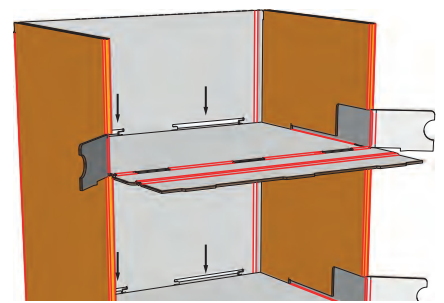

Assembly instruction for the PISCES Regaldisplay 60 x 42 x 150 cm

 [See the assembly instruction video](#)

1.

2.

3.

4.

5.

6.