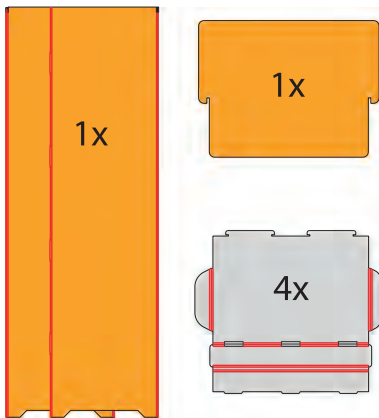

Assembly instruction for the PISCES Regaldisplay 60 x 42 x 150 cm

 [See the assembly instruction video](#)

1.

2.

3.

4.

5.

6.