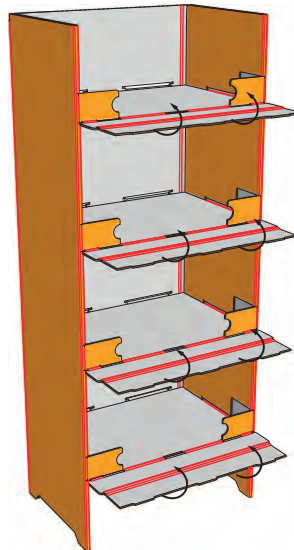

Assembly instruction for the PISCES Regaldisplay 60 x 42 x 150 cm

 [See the assembly instruction video](#)

1.

2.

3.

4.

5.

6.