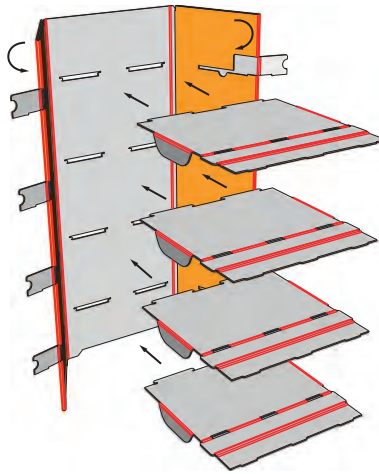

Assembly instruction for the PISCES Regaldisplay 60 x 42 x 150 cm

 [See the assembly instruction video](#)

1.

2.

3.

4.

5.

6.