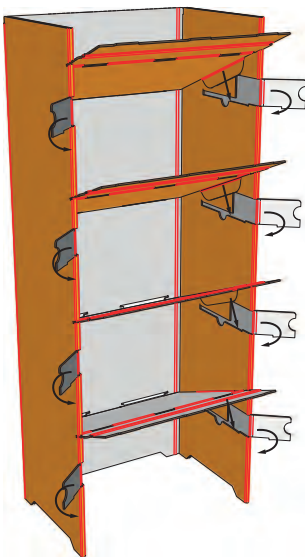

Assembly instruction for the PISCES Regaldisplay 60 x 42 x 150 cm

 [See the assembly instruction video](#)

1.

2.

3.

4.

5.

6.